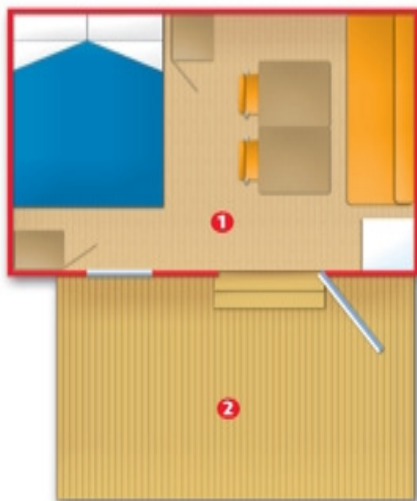

## Mobile Camp BOOGIE – GUINCHO ORBITUR CAMPSITE

Area : 9 sq.m + 7 sq.m

Dimensions : 4 m x 2,6 m

Capacity: 2 persons

Bedroom / Lounge (1 double bed)

1 – 1 double bed, 2 closets, sofa-bed, 2 tables, 2 chairs, fridge-freezer and heating system.

2 – Terrace, one parasol