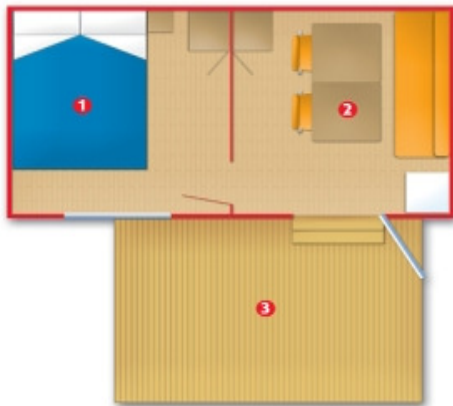

Mobile Camp DOMINÓ – GUINCHO ORBITUR CAMPSITE

Area : 11 sq.m + 7 sq.m

Dimensions : 5 m x 2,6 m

Capacity: 2 persons

1 Bedroom (1 double bed)

1 – Bedroom (1 double bed, bedside table and 1 closet)

2 - Living-room (1 sofa, 1 table, 2 chairs, fridge-freezer)

3 – Terrace, one parasol