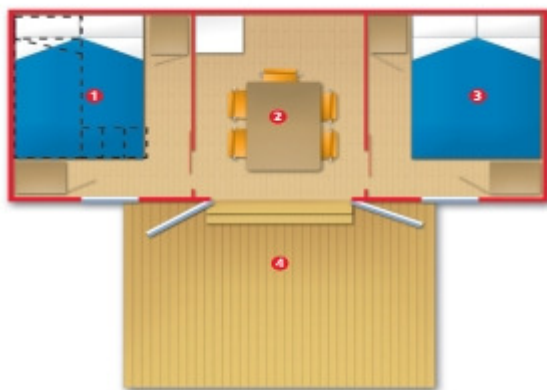

Mobile Camp HAWAI – GUINCHO ORBITUR CAMPSITE

Area : 14 sq.m + 7 sq.m

Dimensions : 6 m x 2,6 m

Capacity: 5 persons

2 Bedrooms (2 double beds and 1 single bunk bed)

1 - Bedroom (1 double bed, 1 single bunk bed and 2 wardrobes)

2 - Living-room (1 table and 5 chairs, fridge-freezer and heating system.

3 - Bedroom (1 double bed + and 2 wardrobes)

3 – Terrace, one parasol