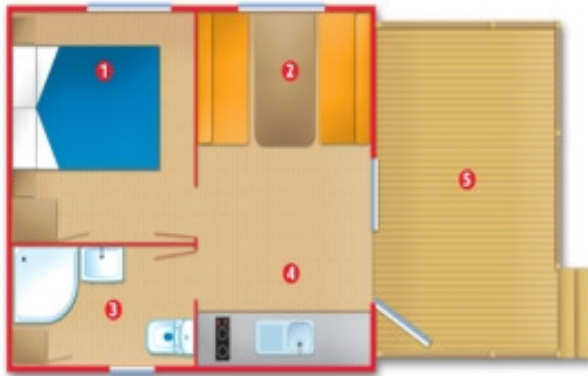

Mobile Home VÉNUS – GUINCHO ORBITUR CAMPSITE

Area : 17 sq.m + 7 sq.m

Dimensions : 84.7 m x 4 m

Capacity: 2 persons

1 bedroom (1 double bed)

- 1 – Bedroom (double bed, 2 bedside tables and wardrobe)
- 2 - Living-room (dining table, 1 sofa and fan heater)
- 3 - Bathroom (shower, washbasin, WC and storage space)
- 4 – Kitchenette (electric or gas hob, extractor hood, fridge-freezer and cupboard)
- 5 – Terrace (2 loungers, outside table and chairs)