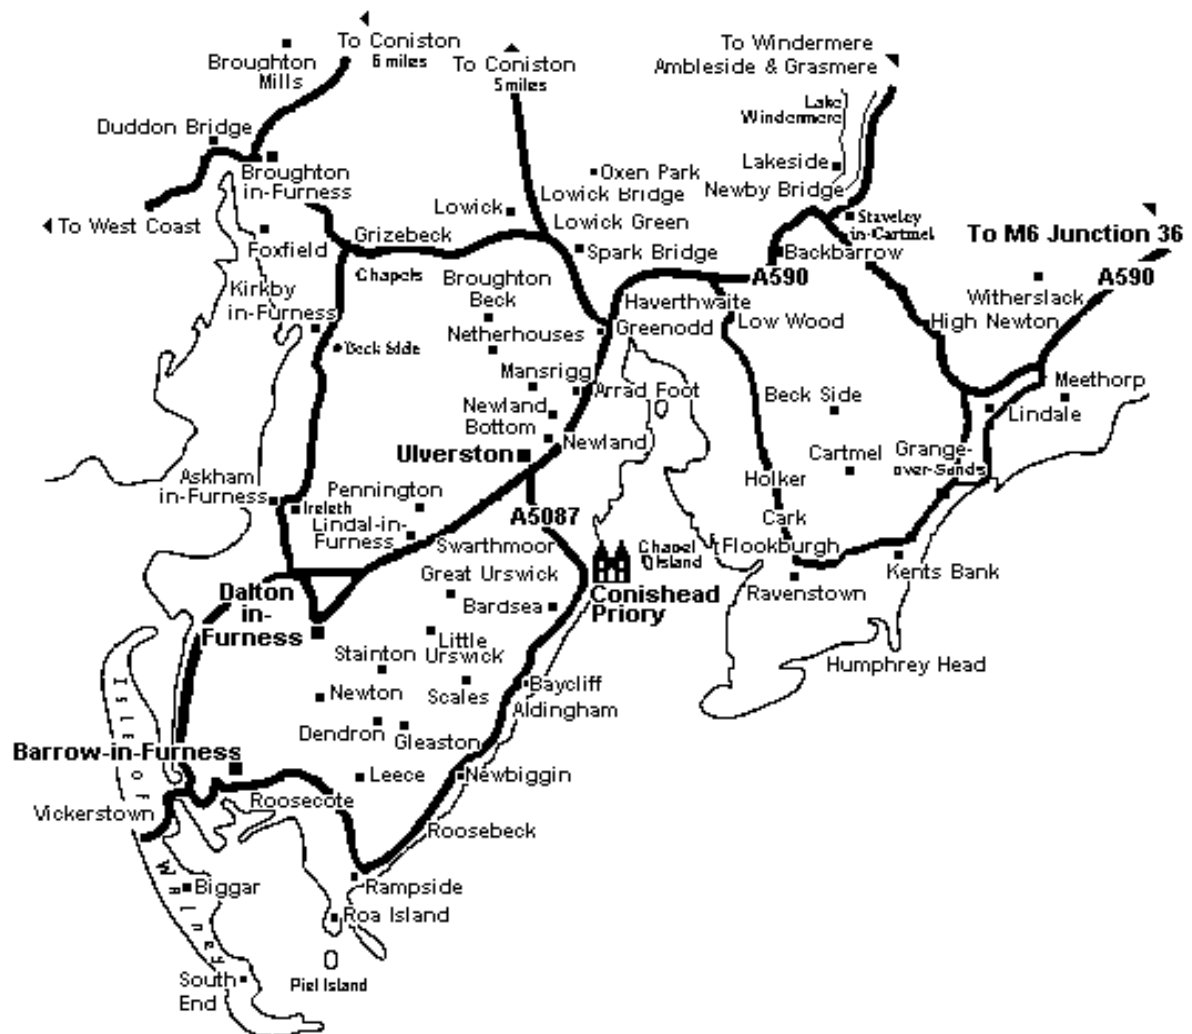

HOSTELS

Hostels	Distance from Prioxy	Phone	Main website www.yha.org.uk or following email addresses
Ambleside Youth Hostel	22 miles	0870 770 5772	ambleside@yha.org.uk
Coniston Coppermines Youth Hostel	16 miles	0870 770 5772	coppermines@yha.org.uk
Coniston Holly How Youth Hostel	16 miles	0870 770 5772	conistonhh@yha.org.uk
Hawshead Youth Hostel	20 miles	0870 770 5772	hawkshead@yha.org.uk
Langdale Youth Hostel	22 miles	0870 770 5772	langdale@yha.org.uk
Troutbeck, Windermere Youth Hostel	17 miles	0870 770 5772	windermere@yha.org.uk
Ship Inn and Hostel, Kirkby	15 miles	01229 889454	www.iknow.lakedistrict.co.uk

Disclaimer: This list is compiled from information supplied by tourist organisations, accommodation agencies and owners. It is **NOT** a recommendation by NKT - IKBU and it is your responsibility to check the suitability of the accommodation for your needs.